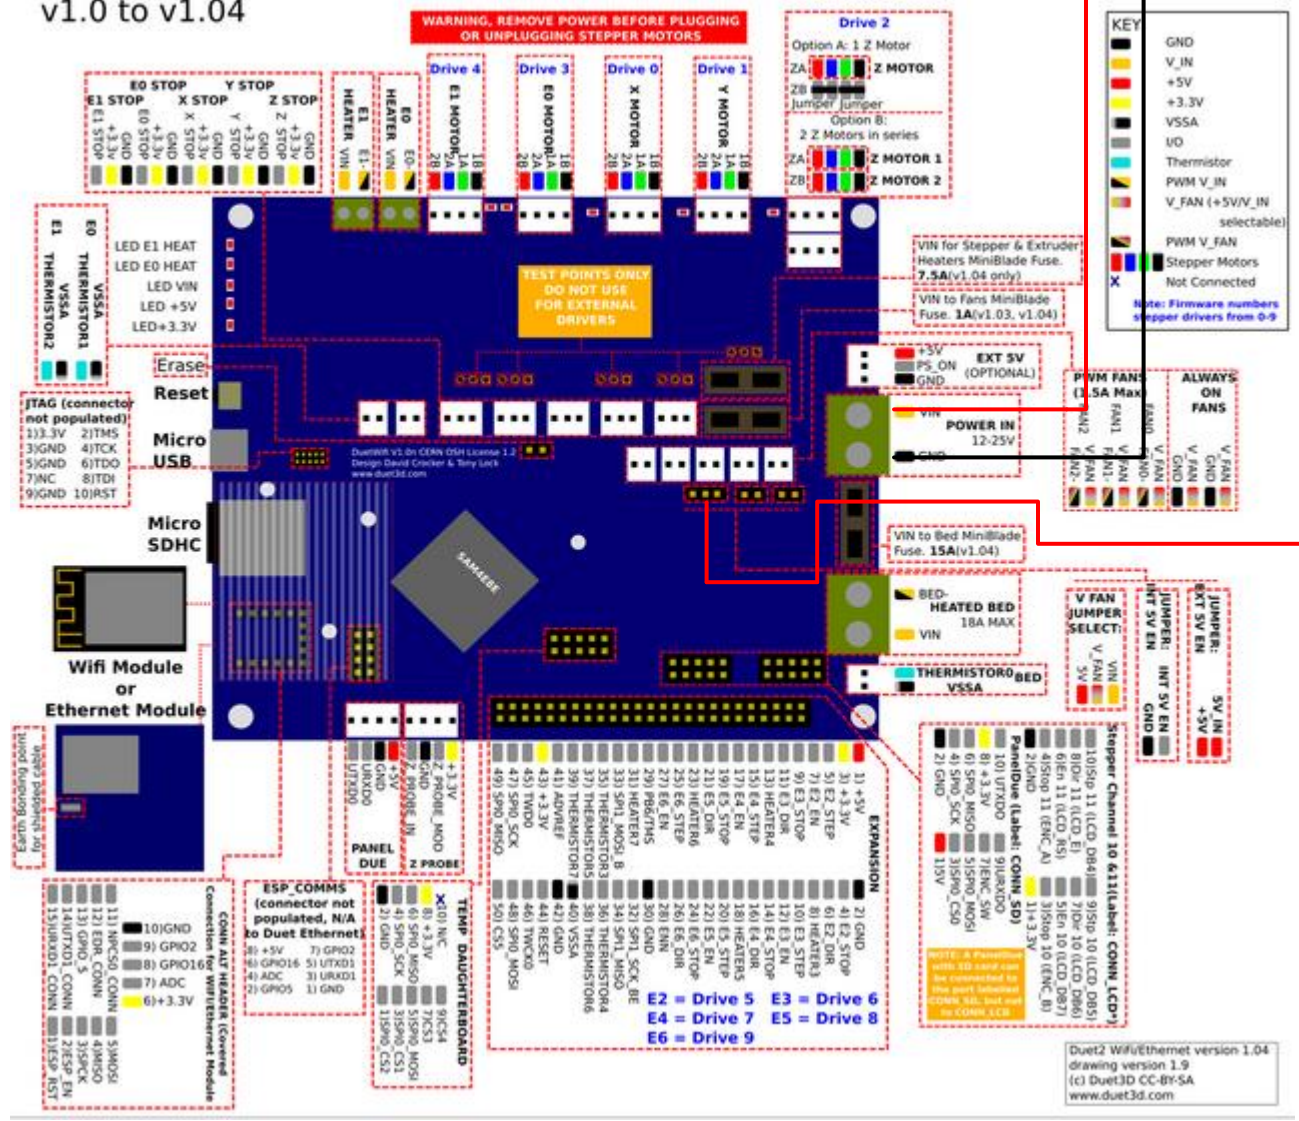

Duet Wifi / Duet Ethernet Connections

v1.0 to v1.04

Duet2 Wifi/Ethernet version 1.04
 drawing version 1.9
 (c) Duet3D CC-BY-SA
 www.duet3d.com